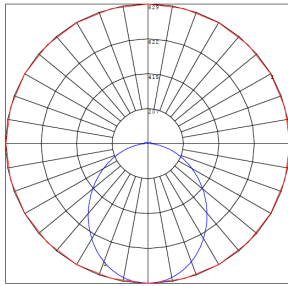

Other Models:

- 25W | 1400LM | LCFF-15-MCT5-BN
- 35W | 1800LM | LCFF-18-MCT5-BN

Photometrics: LCFF-22-MCT5-BN

BUG Rating: B1-U3-G1

Other Views:

Side View

Front View

Back View