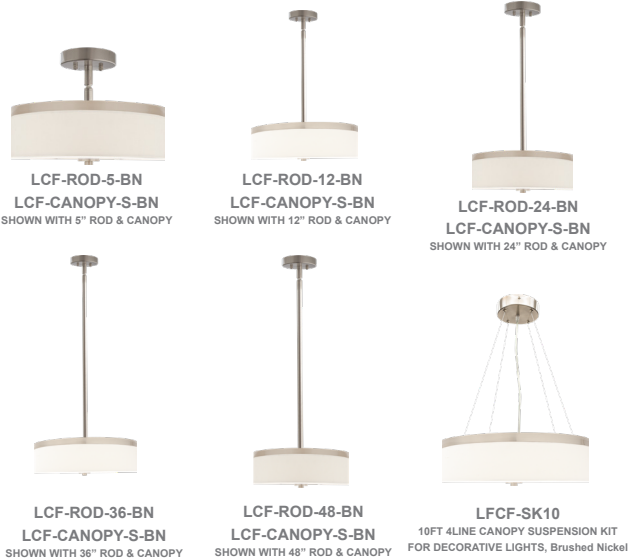

Accessories:

Example:

1. LCFF-22-MCT5-BN (FOR LCFF 45W MCT5 FIXTURE 120V)
2. LCFF-22-MCT5-BN (FOR LCFF 45W MCT5 FIXTURE 120V)
  LCF-ROD-5-BN (SUSPENSION ROD FOR CEILING FIXTURE SWIVEL CANOPY)