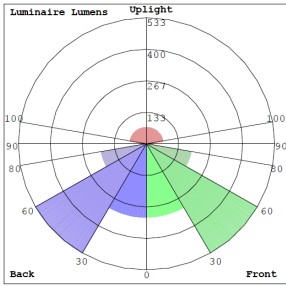

Photometrics: LCFF-22-MCT5-BN

BUG Rating: B1-U3-G1