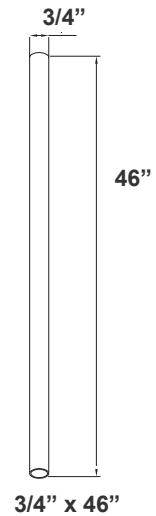

LCF-ROD-5-BN
LCF-CANOPY-S-BN
SHOWN WITH 5" ROD & CANOPY

LCF-CANOPY-S
SWIVEL CANOPY DIMENSION

LCF-ROD-12-BN
LCF-CANOPY-S-BN
SHOWN WITH 12" ROD & CANOPY

LCF-ROD-36-BN
LCF-CANOPY-S-BN
SHOWN WITH 36" ROD & CANOPY

LCF-ROD-24-BN
LCF-CANOPY-S-BN
SHOWN WITH 24" ROD & CANOPY

LCF-ROD-48-BN
LCF-CANOPY-S-BN
SHOWN WITH 48" ROD & CANOPY

LFCF-SK10
10FT 4LINE CANOPY SUSPENSION KIT
FOR DECORATIVE LIGHTS

Suspension Canopy Dimensions