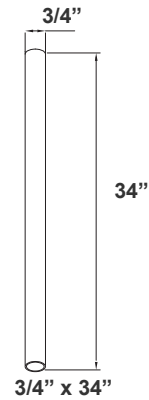

LCF-ROD-5-BN
LCF-CANOPY-S-BN
SHOWN WITH 5" ROD & CANOPY

LCF-CANOPY-S
SWIVEL CANOPY DIMENSION

LCF-ROD-12-BN
LCF-CANOPY-S-BN
SHOWN WITH 12" ROD & CANOPY

LCF-ROD-36-BN
LCF-CANOPY-S-BN
SHOWN WITH 36" ROD & CANOPY

LCF-ROD-24-BN
LCF-CANOPY-S-BN
SHOWN WITH 24" ROD & CANOPY

LCF-ROD-48-BN
LCF-CANOPY-S-BN
SHOWN WITH 48" ROD & CANOPY

LFCF-SK10
10FT 4LINE CANOPY SUSPENSION KIT
FOR DECORATIVE LIGHTS

Suspension Canopy Dimensions