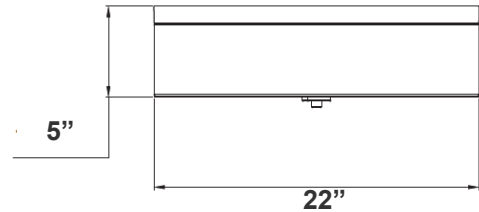

LCFF SERIES RESIDENTIAL LIGHTING

LCFF-22-MCT5-BN
15" LED FABRIC DRUM

Customer Name: _____
Project Name: _____
Note: _____ | Type: _____

22" x 5"

This drum-shaped flush mount has a linen diffuser to create a soft glow overhead. The fabric drum is just the light fixture to brighten up your entryway or living room in understated style.

Features

- Multi CCT (Selectable Switch on the LED Board)
- Brushed Nickel Finish
- 5-Year Warranty
- Multi CCT (Selectable Switch on back of the fixture)

Technical Specifications

Electrical:

- Voltage: 120V AC 50/60Hz
- Wattage: 45W
- Power Factor: >0.90
- Efficacy: 46 LPW

Mechanical:

- Brushed Nickel Finish
- Durable Punching Aluminum Housing with Translucent Diffuser
- Fabric Material: Burlap Sack Cloth
- Fabric Material: Burlap Sack Cloth
- Surface mount and Suspension Installation
- Smooth Polycarbonate and Fabric cover Delivers Smooth Lighting
- Maximum Ambient Temperature: 86°F to 104°F
- IP20 indoor only

Lighting:

- Dimming: TRIAC Dimming (Dimmable Down to 5% Compatible with Traic and ELV Dimmers)
- Total Lumens: 2100LM
- Color Temperatures: 2700K/3000K/3500K/4000K/5000K
- Multi CCT (Selectable Switch on back of the fixture)
- Color Rendering Index: CRI ≥ 90
- Beam Angle: 120°
- Rated life: 50,000 Hrs

Applications:

- This drum-shaped flush mount has a linen diffuser to create a soft glow overhead. The fabric drum is just the light fixture to brighten up your entryway or living room in understated style.

Other Models:

- 25W | 1400LM | LCFF-15-MCT5-BN
- 35W | 1800LM | LCFF-18-MCT5-BN