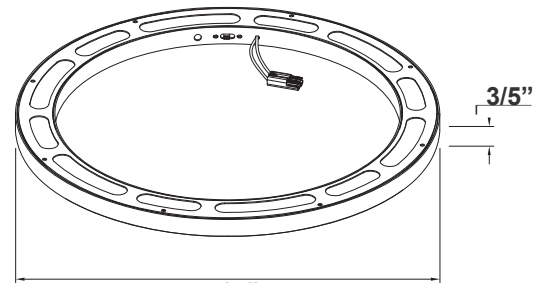

LCF-ROD-5-BN
LCF-CANOPY-S-BN
SHOWN WITH 5" ROD & CANOPY

LCF-CANOPY-S
SWIVEL CANOPY DIMENSION

LCF-ROD-12-BN
LCF-CANOPY-S-BN
SHOWN WITH 12" ROD & CANOPY

LCF-ROD-36-BN
LCF-CANOPY-S-BN
SHOWN WITH 36" ROD & CANOPY

LCF-ROD-24-BN
LCF-CANOPY-S-BN
SHOWN WITH 24" ROD & CANOPY

LCF-ROD-48-BN
LCF-CANOPY-S-BN
SHOWN WITH 48" ROD & CANOPY

LFCF-SK10
10FT 4LINE CANOPY SUSPENSION KIT
FOR DECORATIVE LIGHTS

Suspension Canopy Dimensions