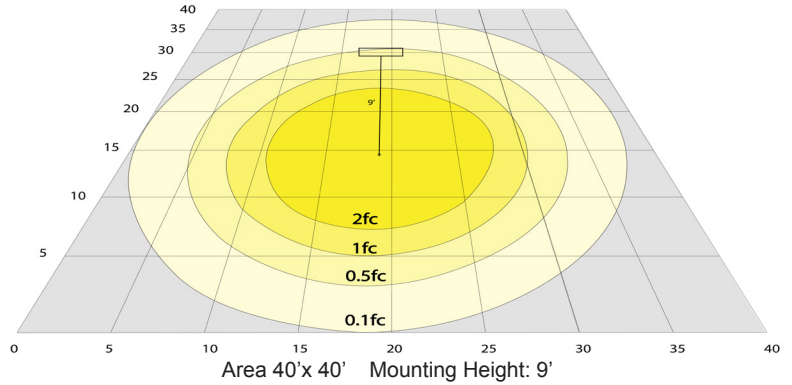

Other Models:

- 25W | 1400LM | LCFF-15-MCT5-BN
- 35W | 1800LM | LCFF-18-MCT5-BN

Photometrics: LCFF-22-MCT5-BN

BUG Rating: B1-U3-G1

Other Views:

Side View

Front View

Back View